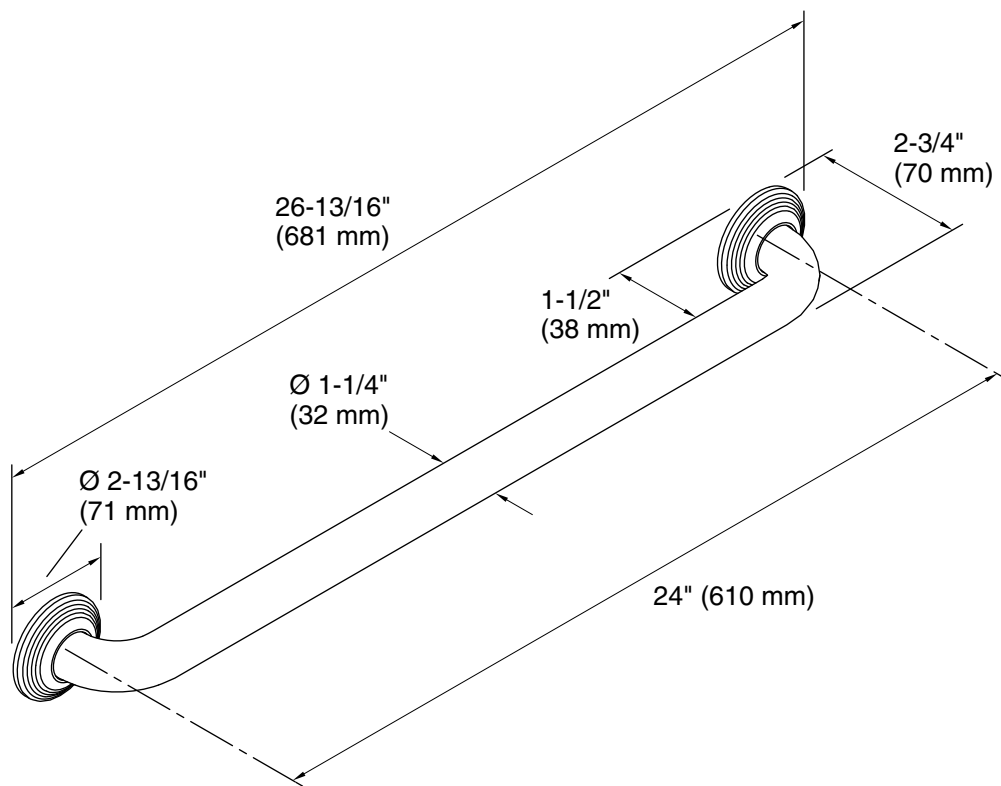

Technical Information

All product dimensions are nominal.

Material: Metal

Notes

Measure your actual product for roughing-in details.

WARNING: Risk of personal injury. The wall plates on the grab bar must be mounted to a brace between the wall studs. This will ensure that the weight of the user is adequately supported.